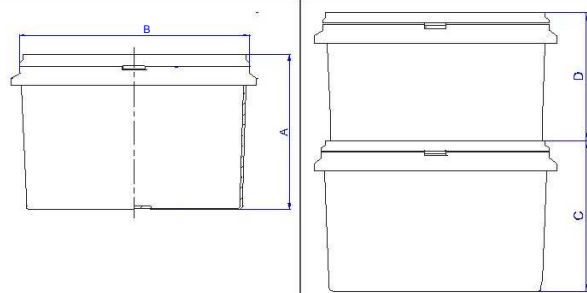

ECF-5700

Basic data:

Contents:	5,7 liters
Exact capacity:	5,7 liters
Weight container:	136 grams
Weight standard lid:	33 grams
Weight (plastic) handle:	7 grams
Dimensions tolerance:	+/- 1 mm
Volume / weight tolerance:	+/- 5%

Dimensions:

Height (A):	192 mm
Width (B):	220,5 mm
Width including handle grips:	225 mm
Nesting gap:	24 mm
Height with lid (C):	192,7 mm
Stacked height with lid (D):	186,3 mm

Decoration (maximal dimensions):

Height:	IML: 95,24
Width: (CTC)	651,02

Europallet configuration

Containers on pallet:	900 pcs.
Layers per pallet:	2
Stacks per layer:	15
Total per stack:	30
Pallet Height:	1950 mm
Pallet Height with lids:	2300 mm

2X

Lid variations:

Basic/Food: yes
Seal deksel: yes

Standard pallet configuration

Containers on pallet:	1380 pcs.
Layers per pallet:	2
Stacks per layer:	23
Total per stack:	30
Pallet Height:	1950 mm
Pallet Height with lids:	2300 mm
Lids on pallet:	6900 pcs.