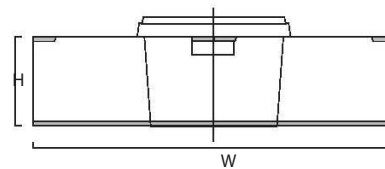

ECF-5700

Basic data:

Contents:	5,7 liters
Exact capacity:	5,7 liters
Weight container:	136 grams
Weight standard lid:	33 grams
Weight (plastic) handle:	7 grams
Dimensions tolerance:	+/- 1 mm
Volume / weight tolerance:	+/- 5%

Dimensions:

Height (A):	192 mm
Width (B):	220,5 mm
Width including handle grips:	225 mm
Nesting gap:	24 mm
Height with lid (C):	192,7 mm
Stacked height with lid (D):	186,3 mm

Decoration (maximal dimensions):

Height:	IML: 95,24
Width: (CTC)	651,02

Europallet configuration

Containers on pallet:	900 pcs.
Layers per pallet:	2
Stacks per layer:	15
Total per stack:	30
Pallet Height:	1950 mm
Pallet Height with lids:	2300 mm

2X

Lid variations:

Basic/Food: yes
Seal deksel: yes

Standard pallet configuration

Containers on pallet:	1380 pcs.
Layers per pallet:	2
Stacks per layer:	23
Total per stack:	30
Pallet Height:	1950 mm
Pallet Height with lids:	2300 mm
Lids on pallet:	6900 pcs.